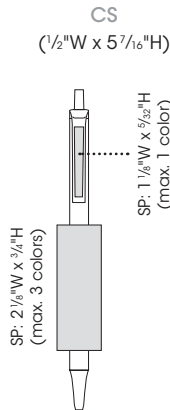

Barrel/Trim Colors

Choose 1 barrel and 1 trim color. Please note that barrel and trim colors may not be an exact color match. Flow lines may be visible in metallic barrels.

For multi-color imprints on clear barrels, the imprint area is 1 7/8" W x 3/4" H.

See diagram for imprint areas, location and number of colors.

Production Time: 5 working days.

Fox Valley